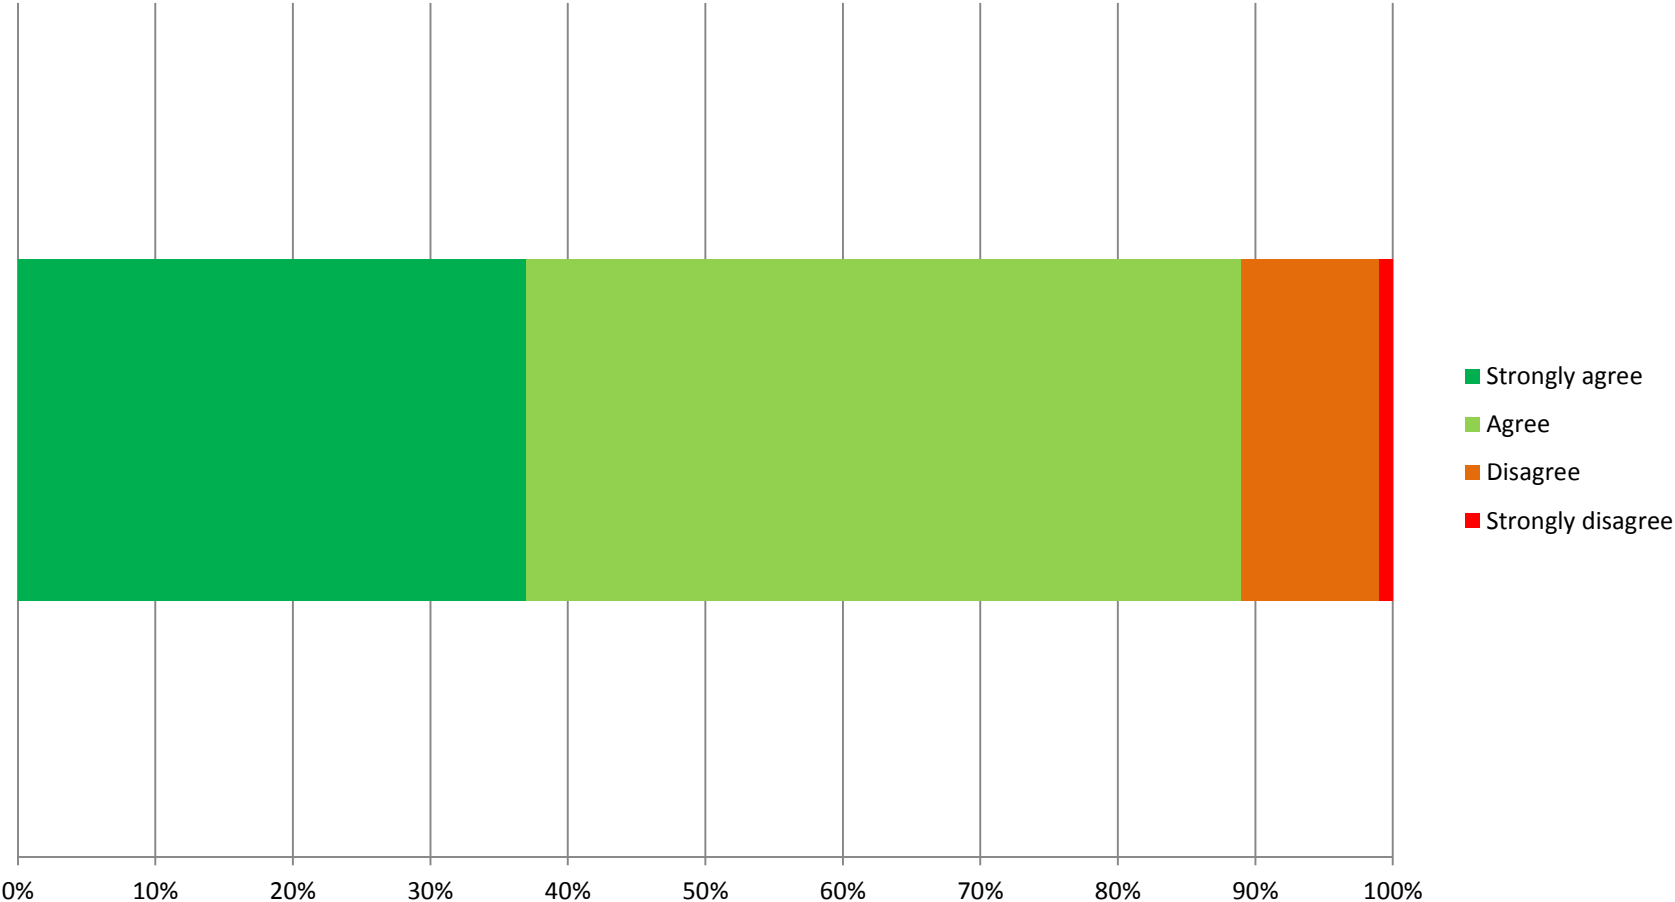

Parent Survey 2016

Midsomer Norton Primary School
Staff Presentation

I would recommend this school to another parent

The teaching is good at this school

My child is making enough progress at this school

The school keeps my child safe