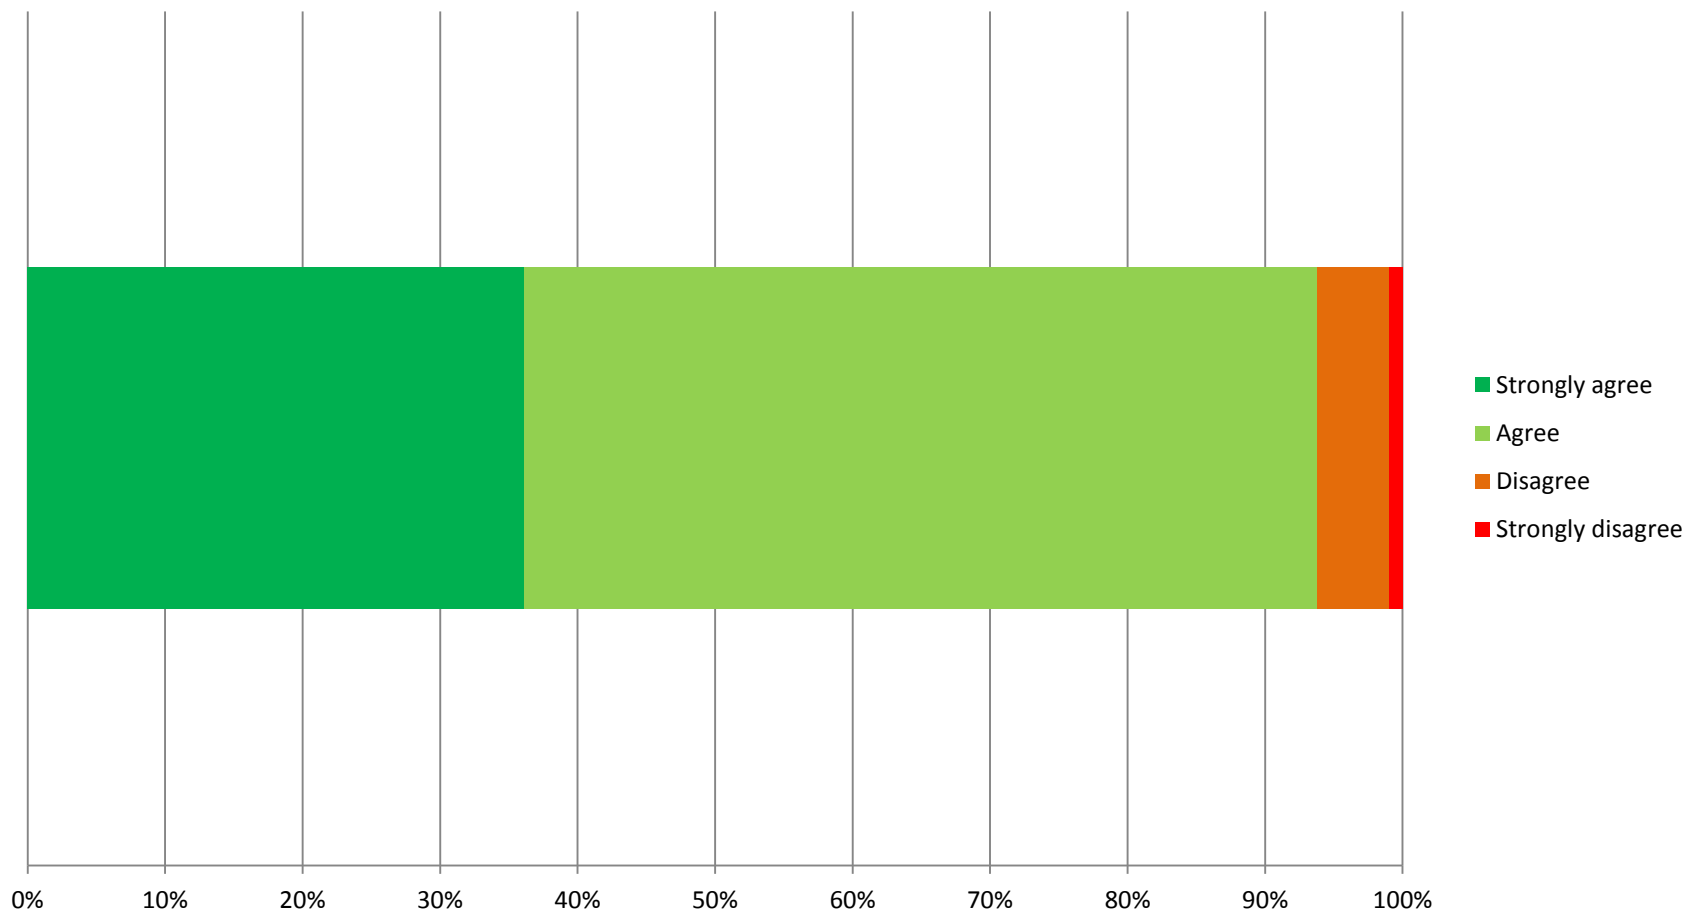

Parent Survey 2016

Midsomer Norton Primary School
Staff Presentation

I would recommend this school to another parent

The teaching is good at this school

My child is making enough progress at this school

The school keeps my child safe