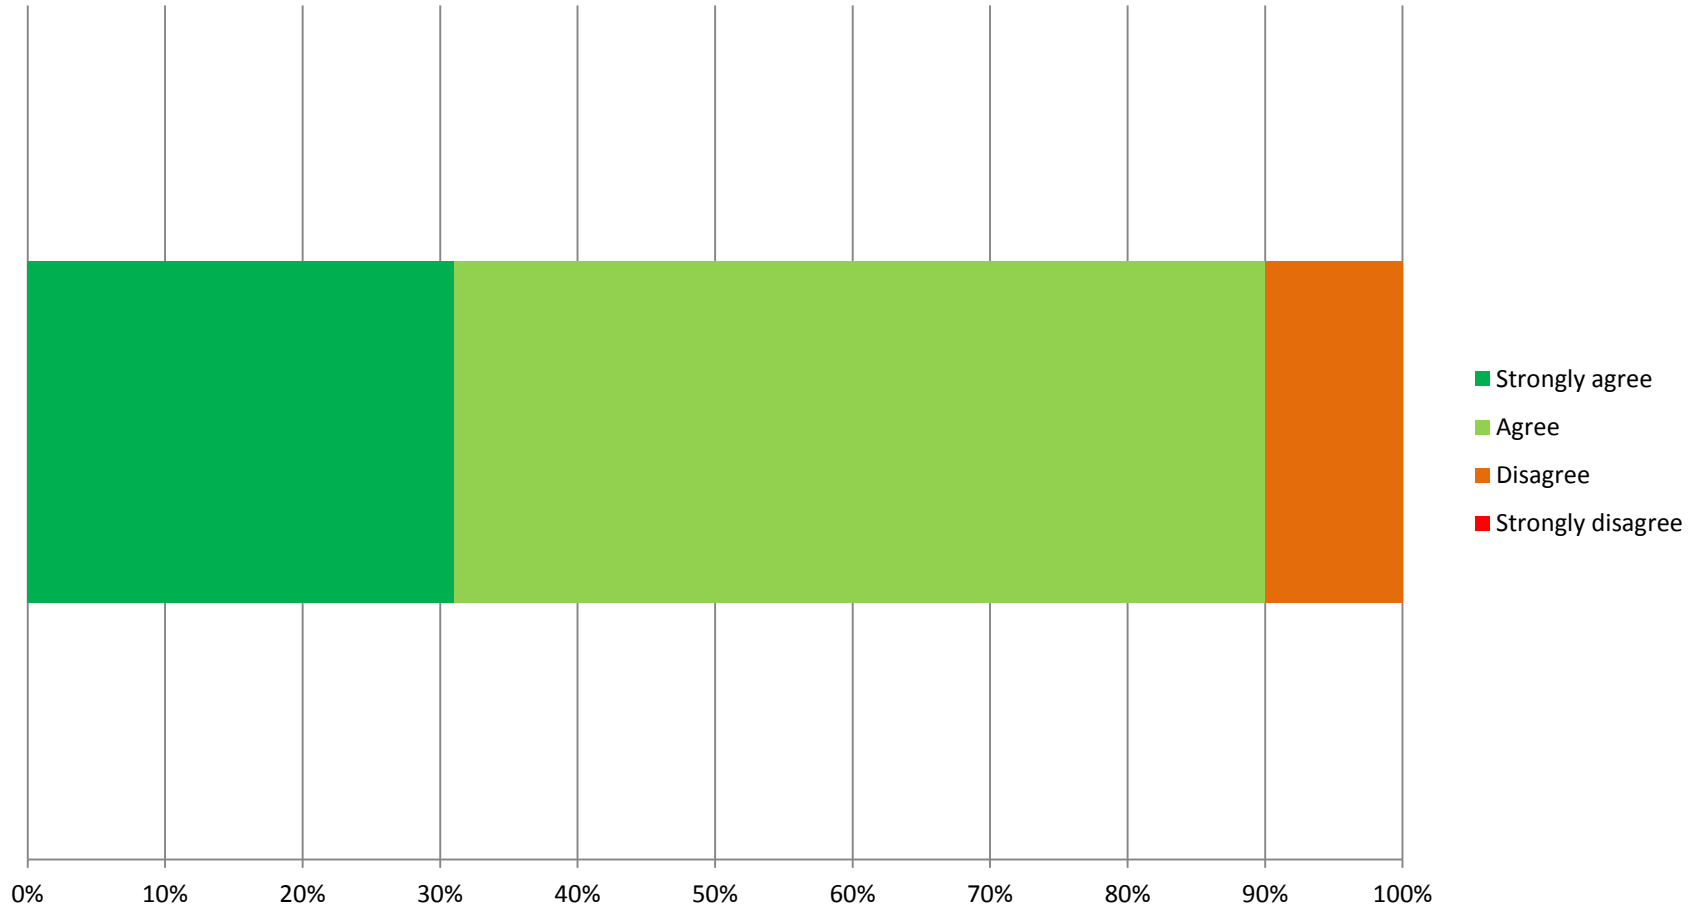

Parent Survey 2016

Midsomer Norton Primary School
Staff Presentation

I would recommend this school to another parent

The teaching is good at this school

My child is making enough progress at this school

The school keeps my child safe