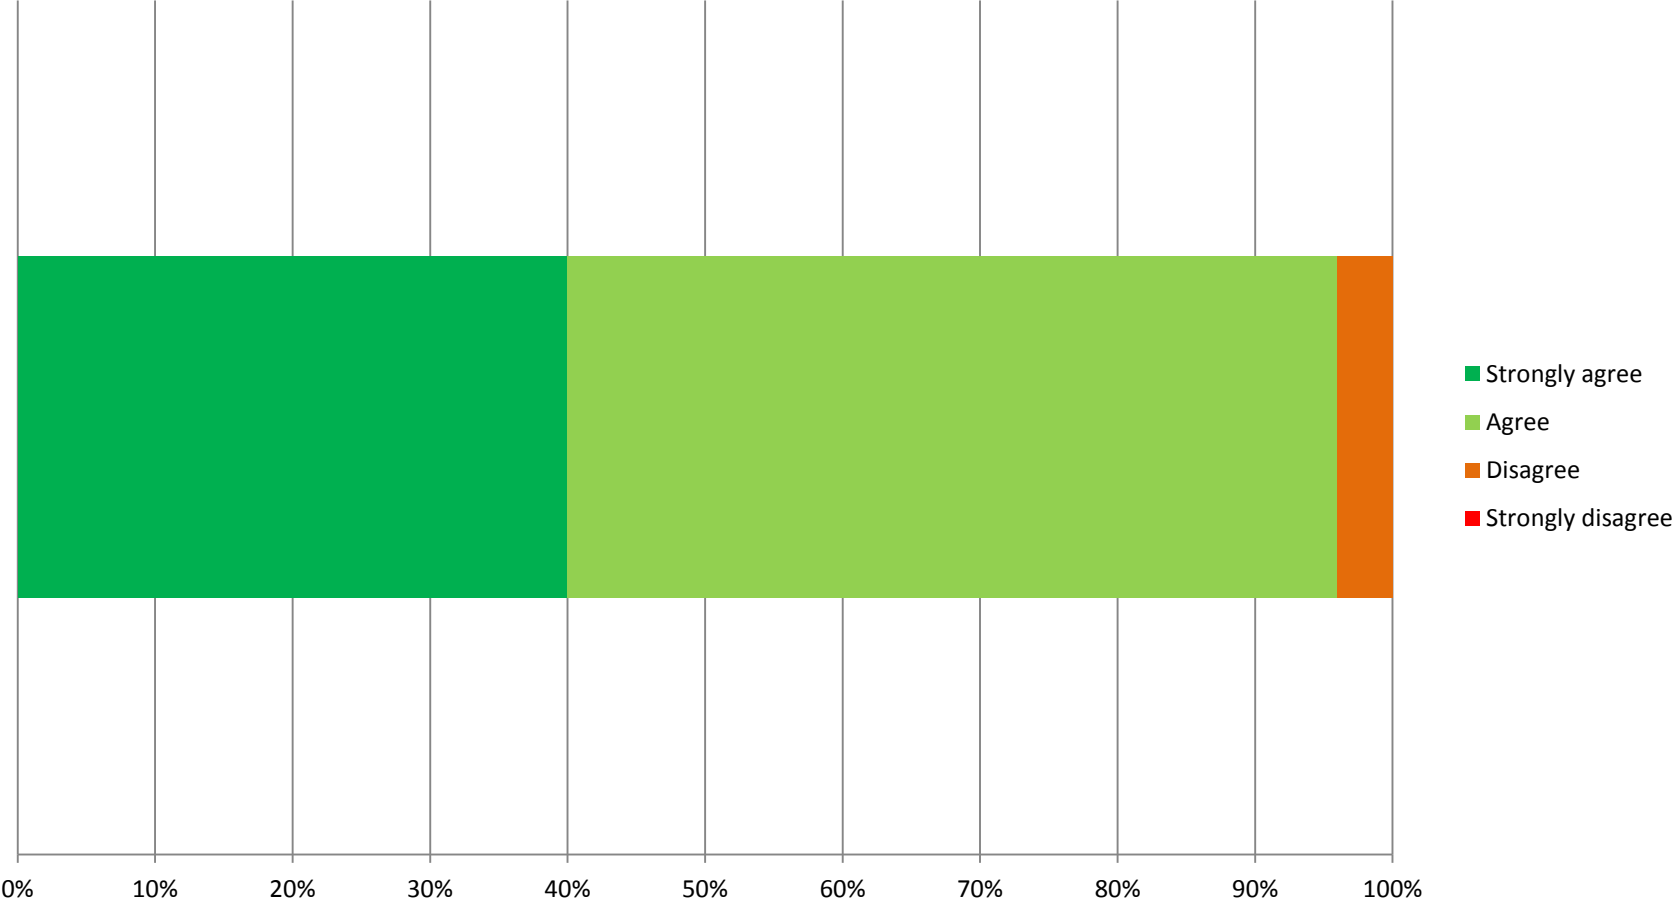

Parent Survey 2016

Midsomer Norton Primary School
Staff Presentation

I would recommend this school to another parent

The teaching is good at this school

My child is making enough progress at this school

The school keeps my child safe